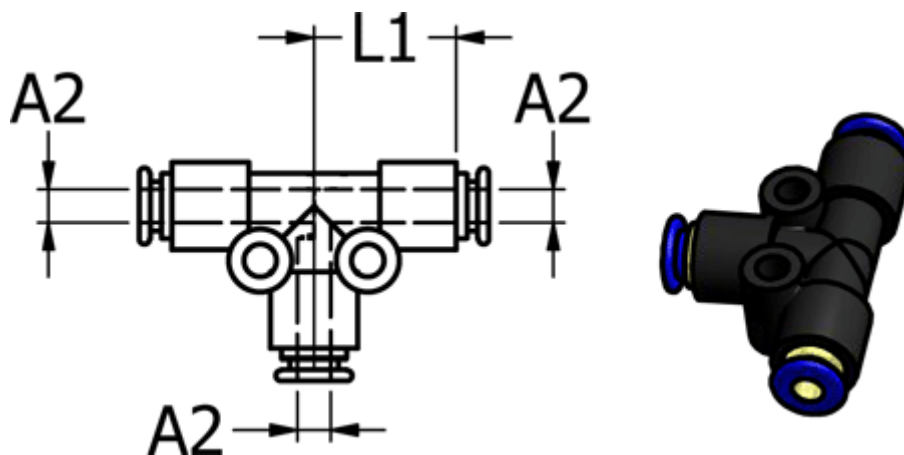

# Data Sheet

Article number: 586PG4

Description: Mini Push-in PG Tee connection 4  $\text{\O}4/\text{\O}4/\text{\O}4$

## Measures

Ext. hose diameter  $A2 = 4 \text{ mm}$

$L1 = 14.5$